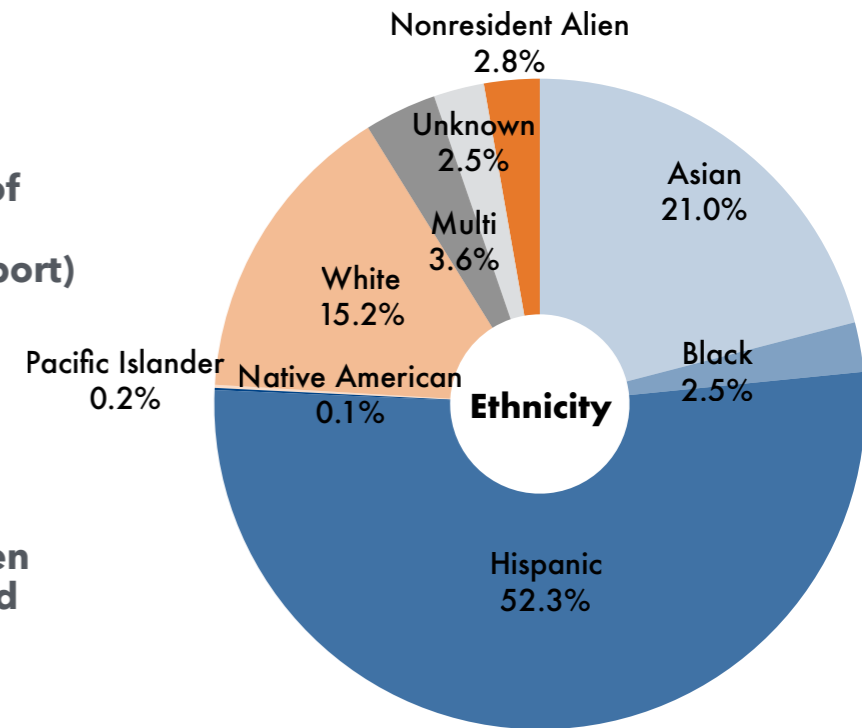

CSUF FACTS: FALL 2023

78,325
Total Number of Applications

10,686
Total Number of Degrees in 2022-2023

41,962
Total Number of Students (State- & Self-support)

34,701
Total FTES

13.70
First-time Freshmen Average Unit Load

38.2%

First-time Full-time Freshman 4-year Graduation Rate

38.8%

Undergraduate Transfer Students 2-year Graduation Rate

*Underrepresented = Native American, Black, Hispanic & Pacific Islander