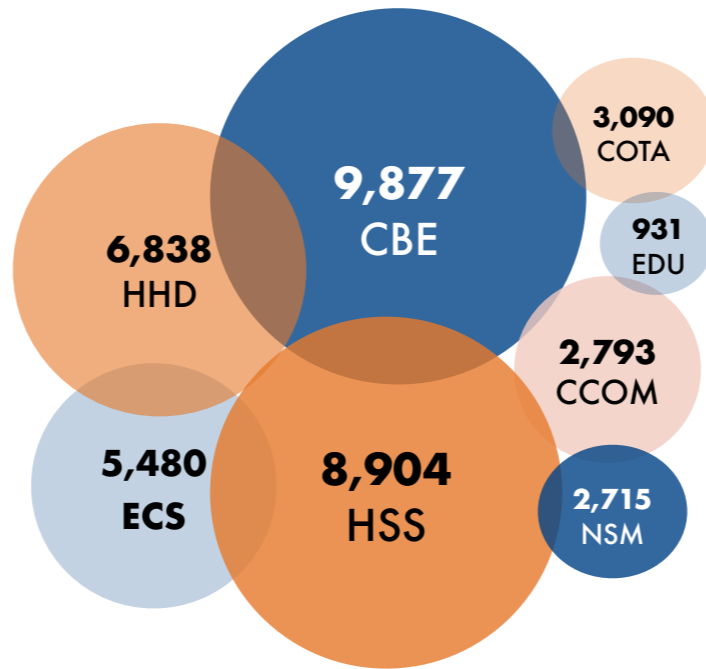

CSUF FACTS: FALL 2023

78,325
Total Number of Applications

10,686
Total Number of Degrees in 2022-2023

41,962
Total Number of Students (State- & Self-support)

34,701
Total FTES

13.70
First-time Freshmen Average Unit Load

38.2%

First-time Full-time Freshman 4-year Graduation Rate

38.8%

Undergraduate Transfer Students 2-year Graduation Rate

*Underrepresented = Native American, Black, Hispanic & Pacific Islander