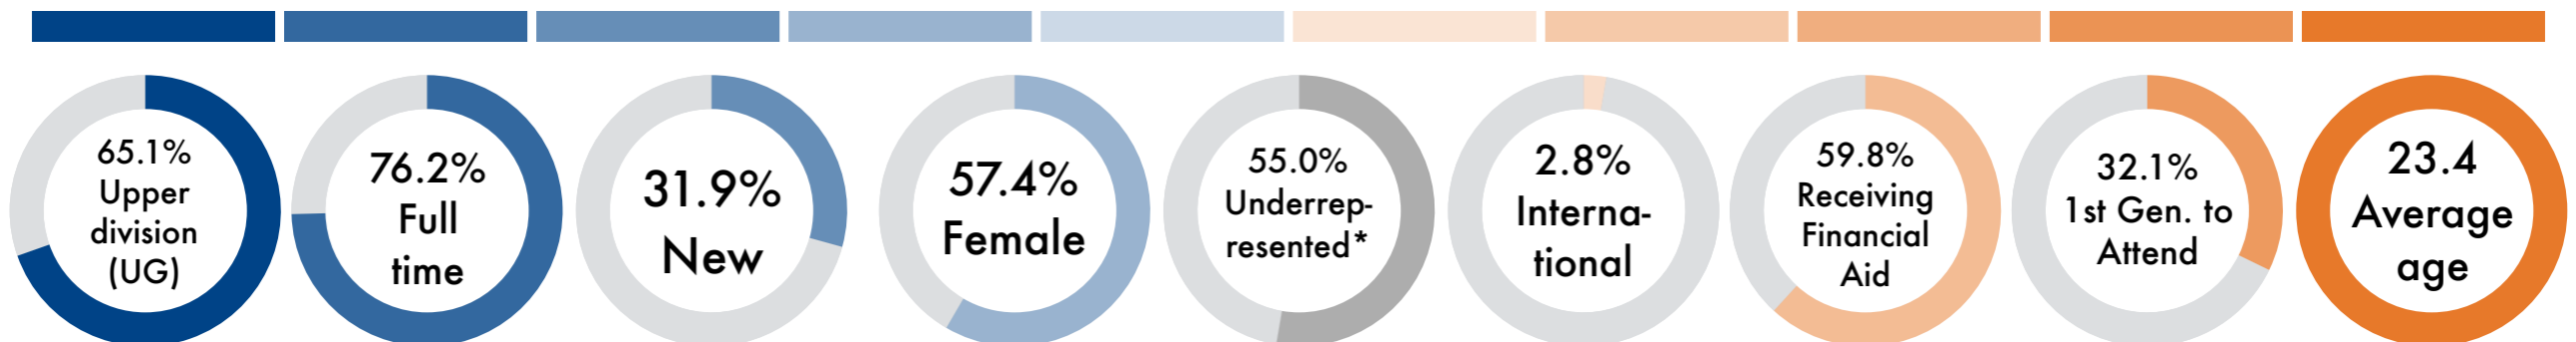

CSUF FACTS: FALL 2023

78,325
Total Number of Applications

10,686
Total Number of Degrees in 2022-2023

41,962
Total Number of Students (State- & Self-support)

34,701
Total FTES

13.70
First-time Freshmen Average Unit Load

38.2%

First-time Full-time Freshman 4-year Graduation Rate

38.8%

Undergraduate Transfer Students 2-year Graduation Rate

*Underrepresented = Native American, Black, Hispanic & Pacific Islander