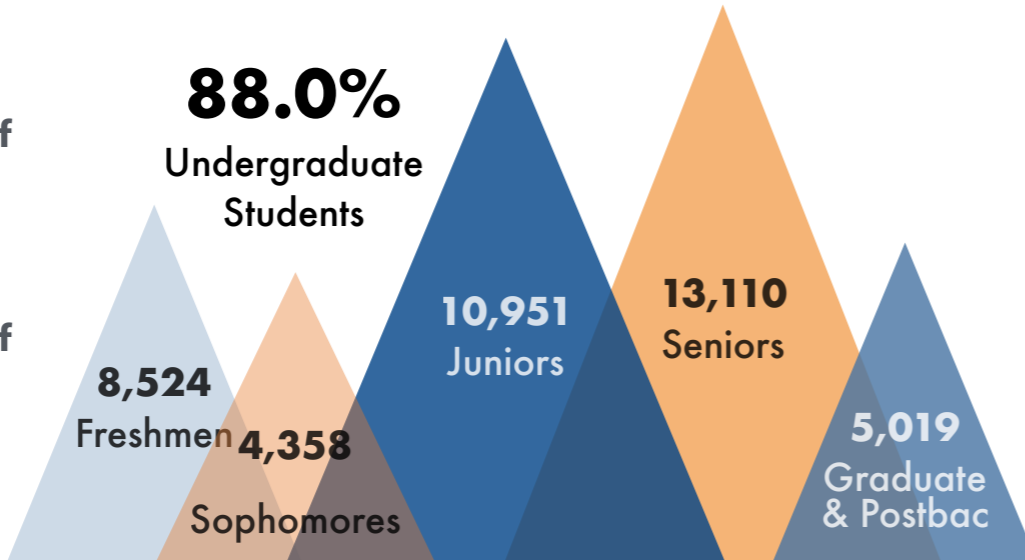

CSUF FACTS: FALL 2023

78,325
Total Number of Applications

10,686
Total Number of Degrees in 2022-2023

41,962
Total Number of Students (State- & Self-support)

34,701
Total FTES

13.70
First-time Freshmen Average Unit Load

38.2%

First-time Full-time Freshman 4-year Graduation Rate

38.8%

Undergraduate Transfer Students 2-year Graduation Rate

*Underrepresented = Native American, Black, Hispanic & Pacific Islander