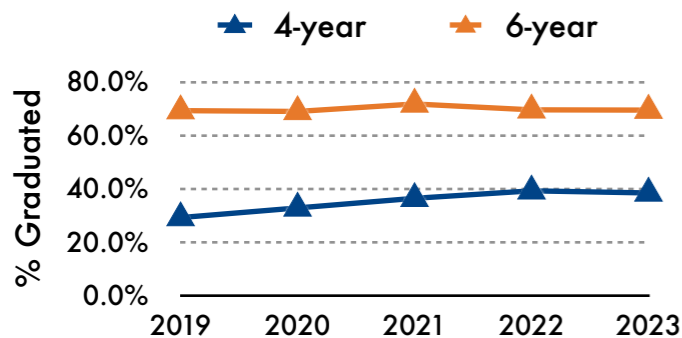

CSUF FACTS: FALL 2023

78,325
Total Number of Applications

10,686
Total Number of Degrees in 2022-2023

41,962
Total Number of Students (State- & Self-support)

34,701
Total FTES

13.70
First-time Freshmen Average Unit Load

38.2%

First-time Full-time Freshman 4-year Graduation Rate

38.8%

Undergraduate Transfer Students 2-year Graduation Rate

*Underrepresented = Native American, Black, Hispanic & Pacific Islander