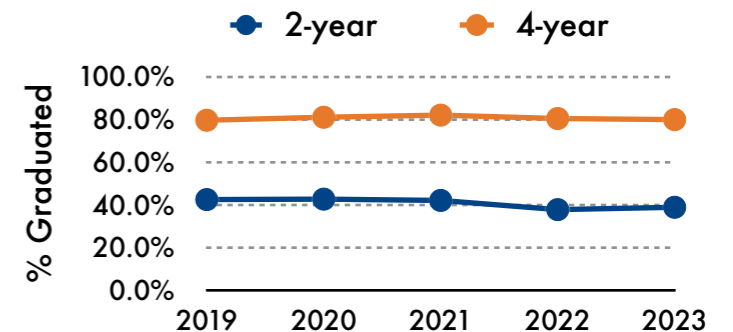

CSUF FACTS: FALL 2023

78,325
Total Number of Applications

10,686
Total Number of Degrees in 2022-2023

41,962
Total Number of Students (State- & Self-support)

34,701
Total FTES

13.70
First-time Freshmen Average Unit Load

38.2%

First-time Full-time Freshman 4-year Graduation Rate

38.8%

Undergraduate Transfer Students 2-year Graduation Rate

*Underrepresented = Native American, Black, Hispanic & Pacific Islander