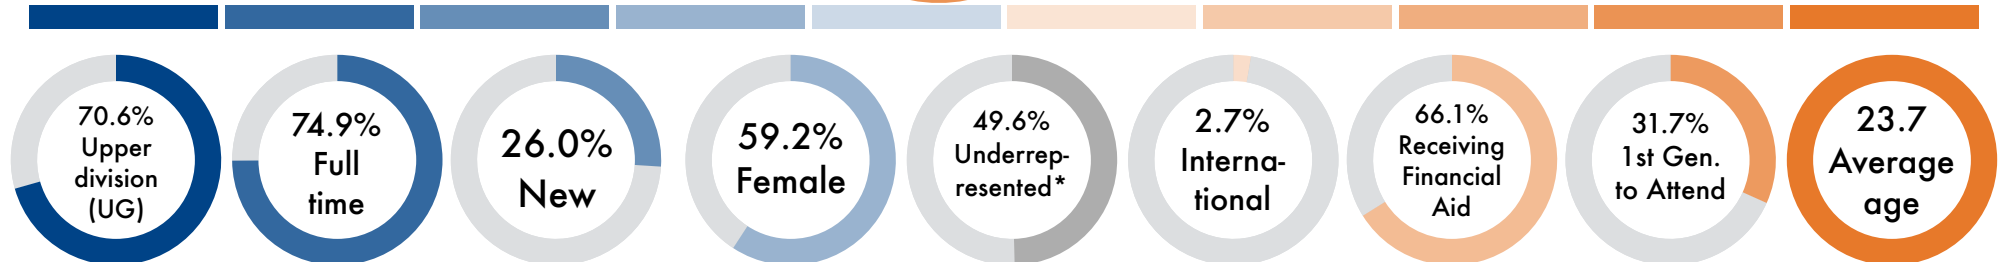

CSUF FACTS: FALL 2021

79,157
Total Number of Applications

11,394
Total Number of Degrees in 2020-2021

87.1%
Undergraduate Students

40,087
Total Number of Students (state-support)

32,731
Total FTES

14.03
First-time Freshmen Average Unit Load

36.2%

First-time Full-time Freshman 4-year Graduation Rate

42.0%

Undergraduate Transfer Students 2-year Graduation Rate

*Underrepresented = Native American, Black, Hispanic & Pacific Islander