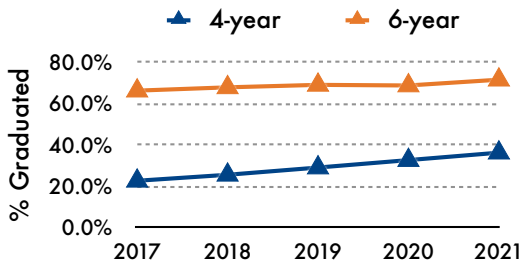

CSUF FACTS: FALL 2021

79,157
Total Number of Applications

11,394
Total Number of Degrees in 2020-2021

87.1%
Undergraduate Students

40,087
Total Number of Students (state-support)

32,731
Total FTES

14.03
First-time Freshmen Average Unit Load

36.2%

First-time Full-time Freshman 4-year Graduation Rate

42.0%

Undergraduate Transfer Students 2-year Graduation Rate

*Underrepresented = Native American, Black, Hispanic & Pacific Islander