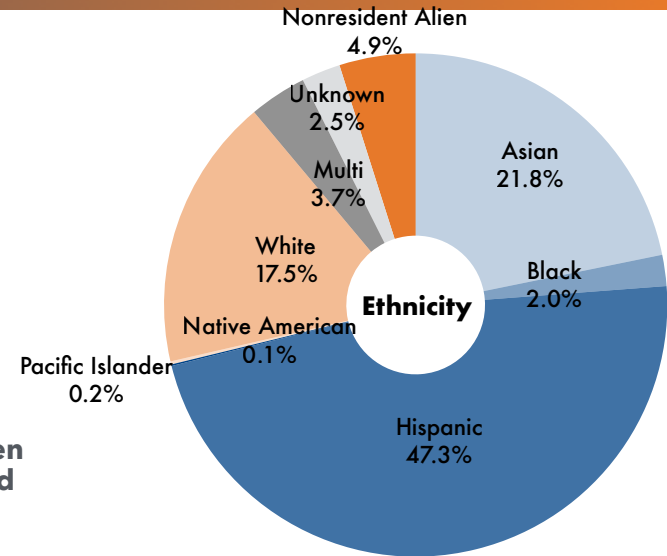

CSUF FACTS: FALL 2021

79,157
Total Number of Applications

11,394
Total Number of Degrees in 2020-2021

87.1%
Undergraduate Students

40,087
Total Number of Students (state-support)

32,731
Total FTES

14.03
First-time Freshmen Average Unit Load

36.2%

First-time Full-time Freshman 4-year Graduation Rate

42.0%

Undergraduate Transfer Students 2-year Graduation Rate

*Underrepresented = Native American, Black, Hispanic & Pacific Islander