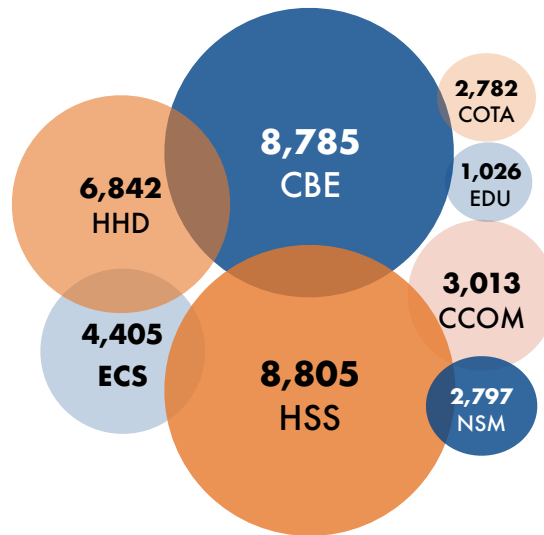

CSUF FACTS: FALL 2021

79,157
Total Number of Applications

11,394
Total Number of Degrees in 2020-2021

87.1%
Undergraduate Students

40,087
Total Number of Students (state-support)

32,731
Total FTES

14.03
First-time Freshmen Average Unit Load

36.2%

First-time Full-time Freshman 4-year Graduation Rate

42.0%

Undergraduate Transfer Students 2-year Graduation Rate

*Underrepresented = Native American, Black, Hispanic & Pacific Islander