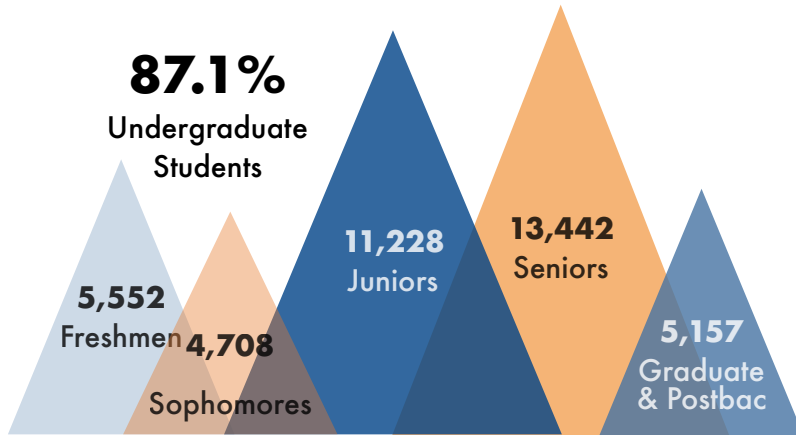

CSUF FACTS: FALL 2021

79,157
Total Number of Applications

11,394
Total Number of Degrees in 2020-2021

87.1%
Undergraduate Students

40,087
Total Number of Students (state-support)

32,731
Total FTES

14.03
First-time Freshmen Average Unit Load

36.2%

First-time Full-time Freshman 4-year Graduation Rate

42.0%

Undergraduate Transfer Students 2-year Graduation Rate

*Underrepresented = Native American, Black, Hispanic & Pacific Islander