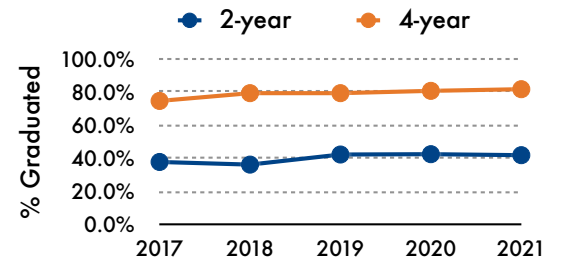

CSUF FACTS: FALL 2021

79,157
Total Number of Applications

11,394
Total Number of Degrees in 2020-2021

87.1%
Undergraduate Students

40,087
Total Number of Students (state-support)

32,731
Total FTES

14.03
First-time Freshmen Average Unit Load

36.2%

First-time Full-time Freshman 4-year Graduation Rate

42.0%

Undergraduate Transfer Students 2-year Graduation Rate

*Underrepresented = Native American, Black, Hispanic & Pacific Islander