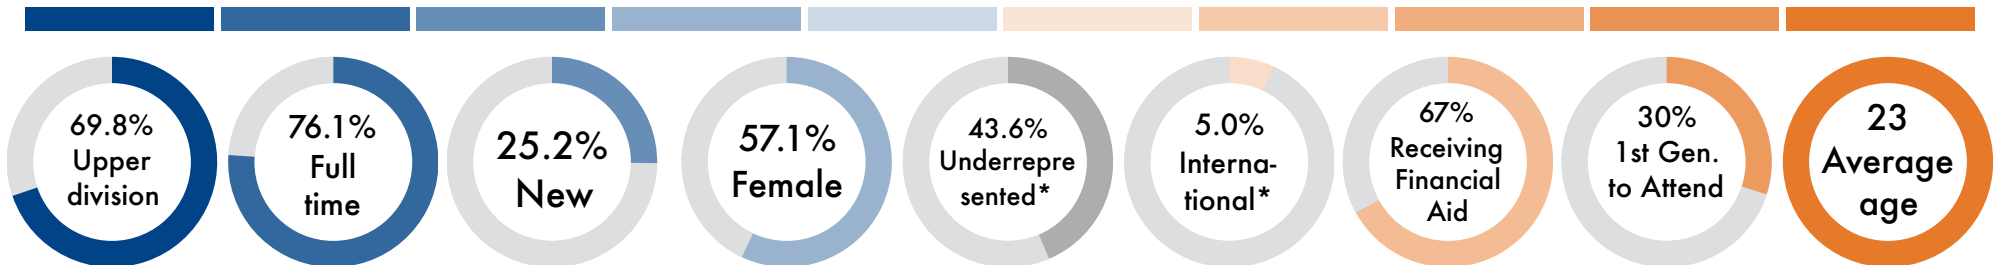

CSUF FACTS: FALL 2018

83,127
Total Number of Applications

10,974
Total Number of Degrees in 2017-2018

39,774
Total Number of Students (state-support)

32,530
Total FTES

14.34
First-time Freshmen Average Unit Load

25.5%

First-time Full-time Freshman 4-year Graduation Rate

36.3%

Undergraduate Transfer Students 2-year Graduation Rate

*Underrepresented = Native American, Black, Hispanic & Pacific Islanders

*International = Students from foreign countries