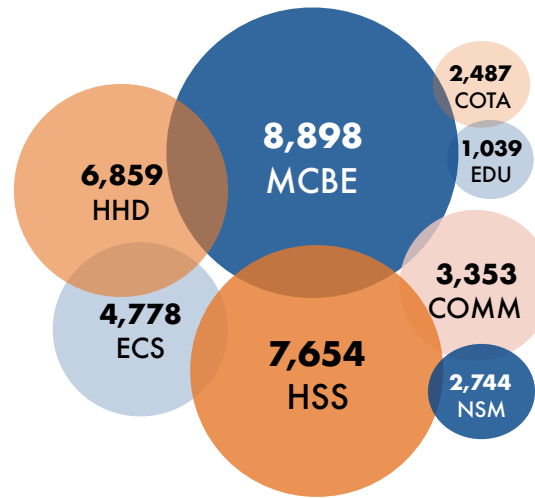

CSUF FACTS: FALL 2018

83,127
Total Number of Applications

10,974
Total Number of Degrees in 2017-2018

39,774
Total Number of Students (state-support)

32,530
Total FTES

14.34
First-time Freshmen Average Unit Load

25.5%

First-time Full-time Freshman 4-year Graduation Rate

36.3%

Undergraduate Transfer Students 2-year Graduation Rate

*Underrepresented = Native American, Black, Hispanic & Pacific Islanders

*International = Students from foreign countries