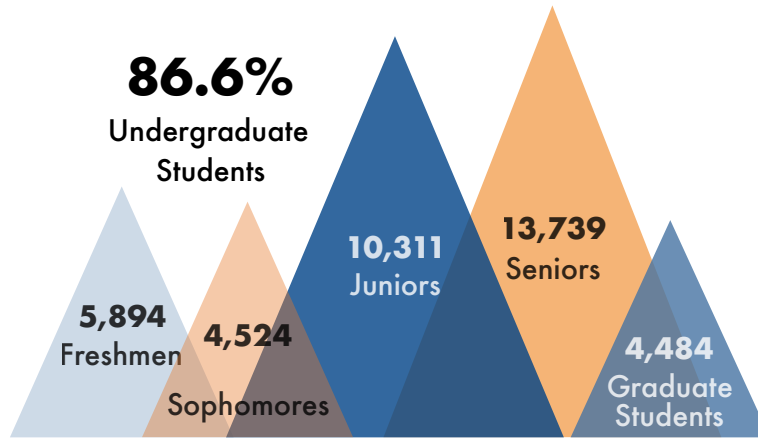

CSUF FACTS: FALL 2018

83,127
Total Number of Applications

10,974
Total Number of Degrees in 2017-2018

39,774
Total Number of Students (state-support)

32,530
Total FTES

14.34
First-time Freshmen Average Unit Load

25.5%

First-time Full-time Freshman 4-year Graduation Rate

36.3%

Undergraduate Transfer Students 2-year Graduation Rate

*Underrepresented = Native American, Black, Hispanic & Pacific Islanders

*International = Students from foreign countries