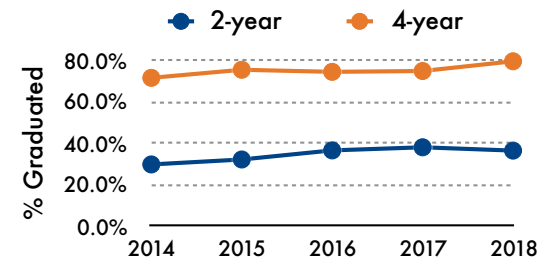

CSUF FACTS: FALL 2018

83,127
Total Number of Applications

10,974
Total Number of Degrees in 2017-2018

39,774
Total Number of Students (state-support)

32,530
Total FTES

14.34
First-time Freshmen Average Unit Load

25.5%

First-time Full-time Freshman 4-year Graduation Rate

36.3%

Undergraduate Transfer Students 2-year Graduation Rate

*Underrepresented = Native American, Black, Hispanic & Pacific Islanders

*International = Students from foreign countries