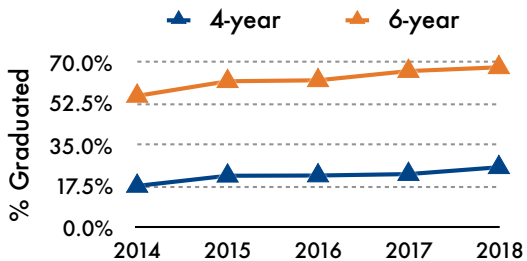

CSUF FACTS: FALL 2018

83,127
Total Number of Applications

10,974
Total Number of Degrees in 2017-2018

39,774
Total Number of Students (state-support)

32,530
Total FTES

14.34
First-time Freshmen Average Unit Load

25.5%

First-time Full-time Freshman 4-year Graduation Rate

36.3%

Undergraduate Transfer Students 2-year Graduation Rate

*Underrepresented = Native American, Black, Hispanic & Pacific Islanders

*International = Students from foreign countries