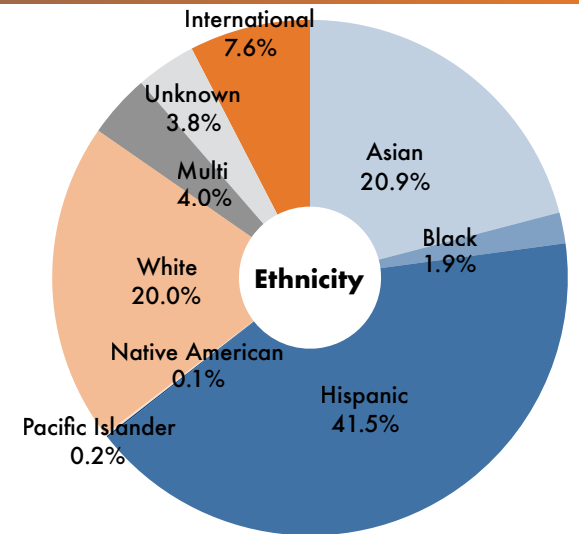

CSUF FACTS: FALL 2018

83,127
Total Number of Applications

10,974
Total Number of Degrees in 2017-2018

39,774
Total Number of Students (state-support)

32,530
Total FTES

14.34
First-time Freshmen Average Unit Load

25.5%

First-time Full-time Freshman 4-year Graduation Rate

36.3%

Undergraduate Transfer Students 2-year Graduation Rate

*Underrepresented = Native American, Black, Hispanic & Pacific Islanders

*International = Students from foreign countries