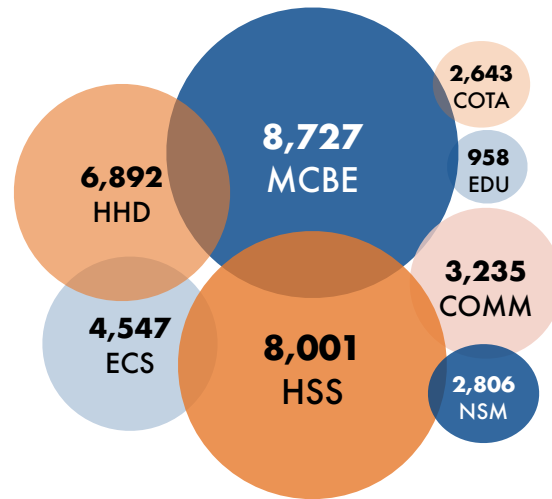

CSUF FACTS: FALL 2019

83,154
Total Number of Applications

11,585
Total Number of Degrees in 2018-2019

39,868
Total Number of Students (state-support)

33,202
Total FTES

14.29
First-time Freshmen Average Unit Load

29.0%

First-time Full-time Freshman 4-year Graduation Rate

42.4%

Undergraduate Transfer Students 2-year Graduation Rate

*Underrepresented = Native American, Black, Hispanic & Pacific Islander

*International = Students from foreign countries