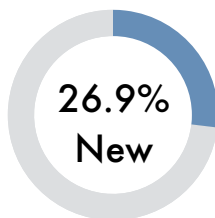

CSUF FACTS: FALL 2019

83,154
Total Number of Applications

11,585
Total Number of Degrees in 2018-2019

39,868
Total Number of Students (state-support)

33,202
Total FTES

14.29
First-time Freshmen Average Unit Load

29.0%

First-time Full-time Freshman 4-year Graduation Rate

42.4%

Undergraduate Transfer Students 2-year Graduation Rate

*Underrepresented = Native American, Black, Hispanic & Pacific Islander

*International = Students from foreign countries