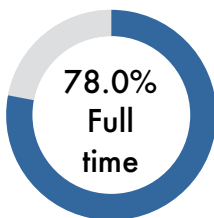

CSUF FACTS: FALL 2019

83,154
Total Number of Applications

11,585
Total Number of Degrees in 2018-2019

39,868
Total Number of Students (state-support)

33,202
Total FTES

14.29
First-time Freshmen Average Unit Load

29.0%

First-time Full-time Freshman 4-year Graduation Rate

42.4%

Undergraduate Transfer Students 2-year Graduation Rate

*Underrepresented = Native American, Black, Hispanic & Pacific Islander

*International = Students from foreign countries