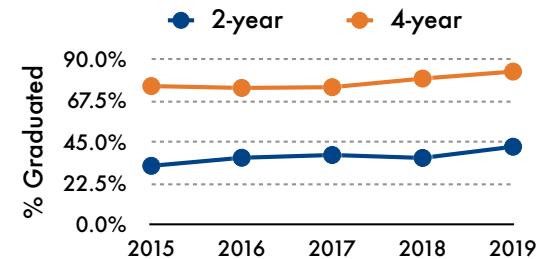

CSUF FACTS: FALL 2019

83,154
Total Number of Applications

11,585
Total Number of Degrees in 2018-2019

39,868
Total Number of Students (state-support)

33,202
Total FTES

14.29
First-time Freshmen Average Unit Load

29.0%

First-time Full-time Freshman 4-year Graduation Rate

42.4%

Undergraduate Transfer Students 2-year Graduation Rate

*Underrepresented = Native American, Black, Hispanic & Pacific Islander

*International = Students from foreign countries