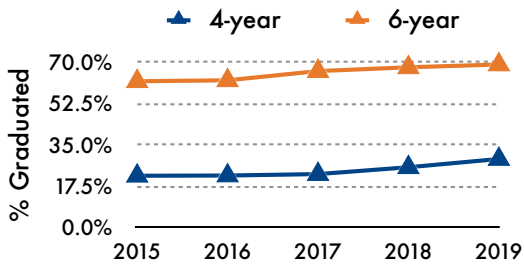

CSUF FACTS: FALL 2019

83,154
Total Number of Applications

11,585
Total Number of Degrees in 2018-2019

39,868
Total Number of Students (state-support)

33,202
Total FTES

14.29
First-time Freshmen Average Unit Load

29.0%

First-time Full-time Freshman 4-year Graduation Rate

42.4%

Undergraduate Transfer Students 2-year Graduation Rate

*Underrepresented = Native American, Black, Hispanic & Pacific Islander

*International = Students from foreign countries