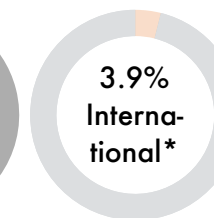

CSUF FACTS: FALL 2019

83,154
Total Number of Applications

11,585
Total Number of Degrees in 2018-2019

39,868
Total Number of Students (state-support)

33,202
Total FTES

14.29
First-time Freshmen Average Unit Load

29.0%

First-time Full-time Freshman 4-year Graduation Rate

42.4%

Undergraduate Transfer Students 2-year Graduation Rate

*Underrepresented = Native American, Black, Hispanic & Pacific Islander

*International = Students from foreign countries