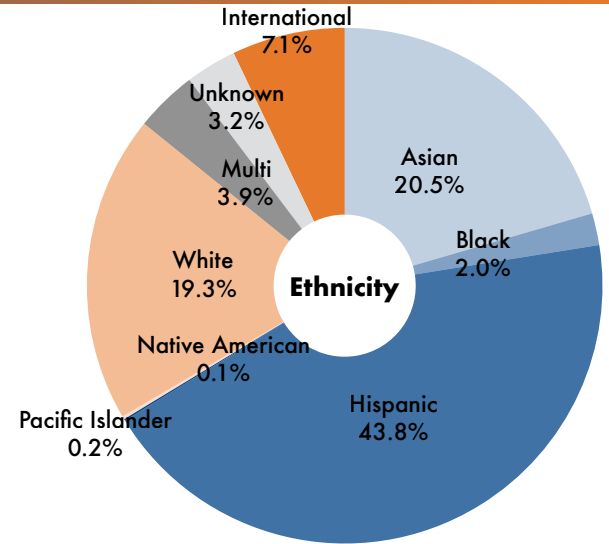

CSUF FACTS: FALL 2019

83,154
Total Number of Applications

11,585
Total Number of Degrees in 2018-2019

39,868
Total Number of Students (state-support)

33,202
Total FTES

14.29
First-time Freshmen Average Unit Load

29.0%

First-time Full-time Freshman 4-year Graduation Rate

42.4%

Undergraduate Transfer Students 2-year Graduation Rate

*Underrepresented = Native American, Black, Hispanic & Pacific Islander

*International = Students from foreign countries