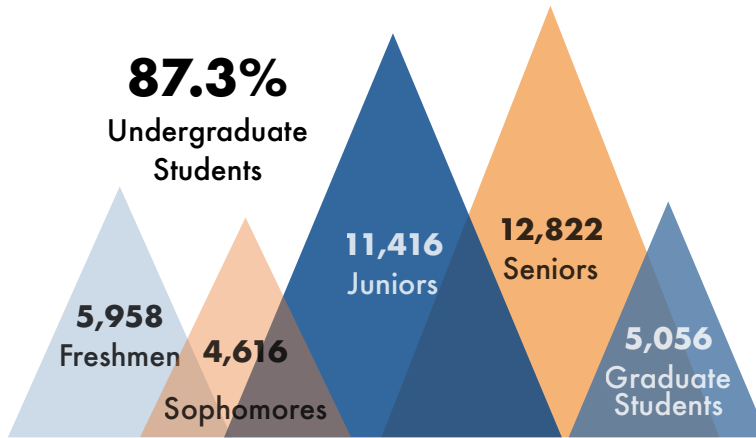

CSUF FACTS: FALL 2019

83,154
Total Number of Applications

11,585
Total Number of Degrees in 2018-2019

39,868
Total Number of Students (state-support)

33,202
Total FTES

14.29
First-time Freshmen Average Unit Load

29.0%

First-time Full-time Freshman 4-year Graduation Rate

42.4%

Undergraduate Transfer Students 2-year Graduation Rate

*Underrepresented = Native American, Black, Hispanic & Pacific Islander

*International = Students from foreign countries