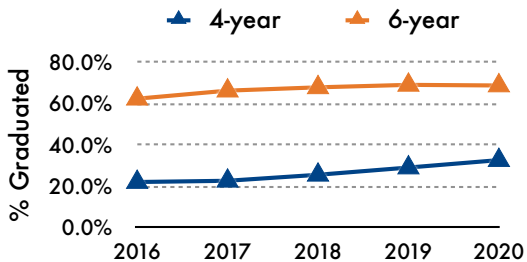

# CSUF FACTS: FALL 2020

**79,443**  
Total Number of Applications

**11,205**  
Total Number of Degrees in 2019-2020

**41,408**  
Total Number of Students (state-support)

**34,563**  
Total FTES

**13.95**  
First-time Freshmen Average Unit Load

**32.6%**

First-time Full-time Freshman 4-year Graduation Rate

**42.6%**

Undergraduate Transfer Students 2-year Graduation Rate

\*Underrepresented = Native American, Black, Hispanic & Pacific Islander