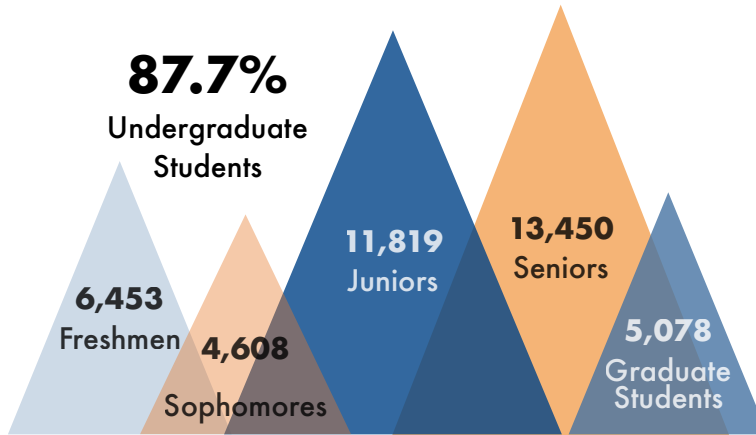

# CSUF FACTS: FALL 2020

**79,443**  
Total Number of Applications

**11,205**  
Total Number of Degrees in 2019-2020

**41,408**  
Total Number of Students (state-support)

**34,563**  
Total FTES

**13.95**  
First-time Freshmen Average Unit Load

**32.6%**

First-time Full-time Freshman 4-year Graduation Rate

**42.6%**

Undergraduate Transfer Students 2-year Graduation Rate

\*Underrepresented = Native American, Black, Hispanic & Pacific Islander