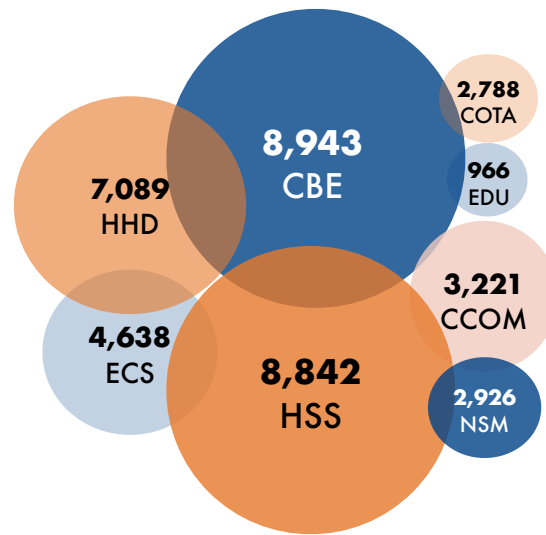

# CSUF FACTS: FALL 2020

**79,443**  
Total Number of Applications

**11,205**  
Total Number of Degrees in 2019-2020

**41,408**  
Total Number of Students (state-support)

**34,563**  
Total FTES

**13.95**  
First-time Freshmen Average Unit Load

**32.6%**

First-time Full-time Freshman 4-year Graduation Rate

**42.6%**

Undergraduate Transfer Students 2-year Graduation Rate

\*Underrepresented = Native American, Black, Hispanic & Pacific Islander