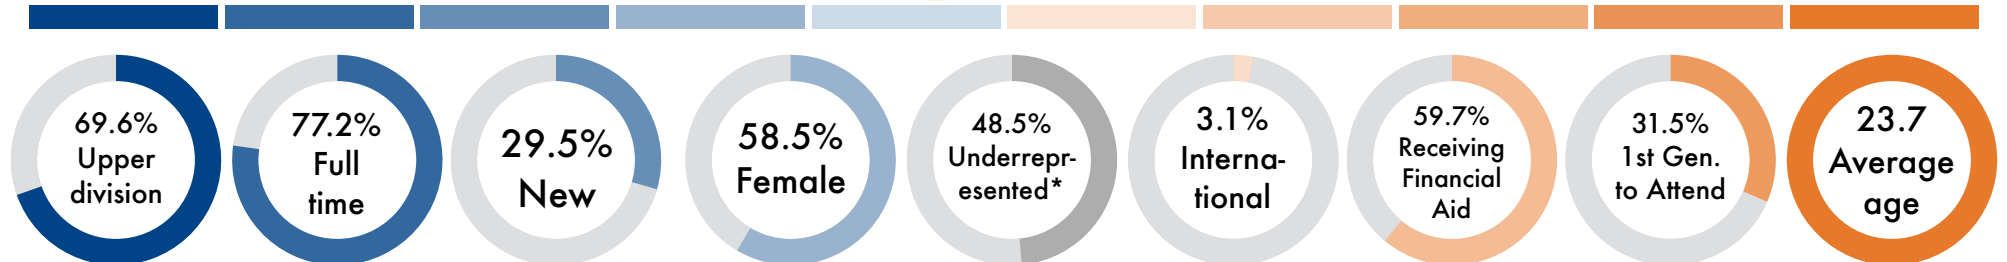

# CSUF FACTS: FALL 2020

**79,443**  
Total Number of Applications

**11,205**  
Total Number of Degrees in 2019-2020

**41,408**  
Total Number of Students (state-support)

**34,563**  
Total FTES

**13.95**  
First-time Freshmen Average Unit Load

**32.6%**

First-time Full-time Freshman 4-year Graduation Rate

**42.6%**

Undergraduate Transfer Students 2-year Graduation Rate

\*Underrepresented = Native American, Black, Hispanic & Pacific Islander