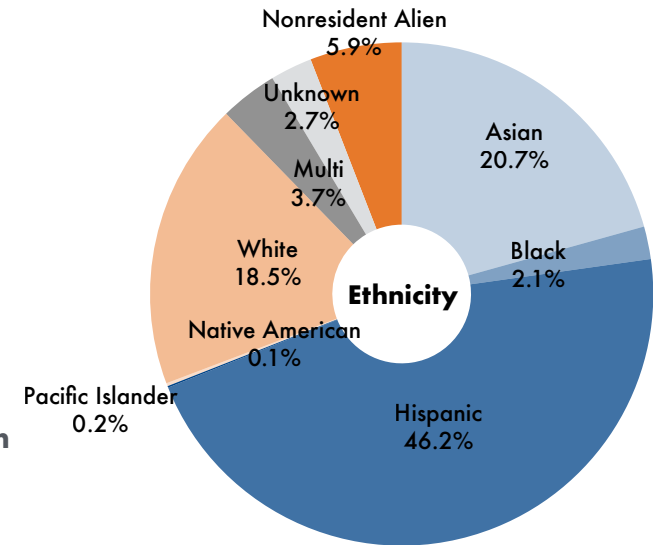

# CSUF FACTS: FALL 2020

**79,443**  
Total Number of Applications

**11,205**  
Total Number of Degrees in 2019-2020

**41,408**  
Total Number of Students (state-support)

**34,563**  
Total FTES

**13.95**  
First-time Freshmen Average Unit Load

**32.6%**

First-time Full-time Freshman 4-year Graduation Rate

**42.6%**

Undergraduate Transfer Students 2-year Graduation Rate

\*Underrepresented = Native American, Black, Hispanic & Pacific Islander