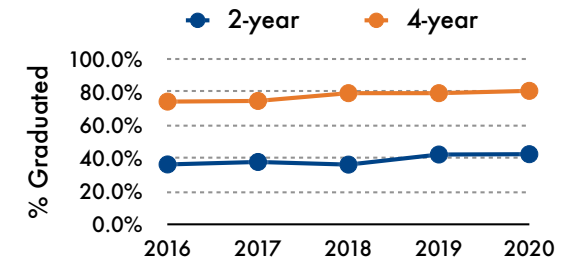

# CSUF FACTS: FALL 2020

**79,443**  
Total Number of Applications

**11,205**  
Total Number of Degrees in 2019-2020

**41,408**  
Total Number of Students (state-support)

**34,563**  
Total FTES

**13.95**  
First-time Freshmen Average Unit Load

**32.6%**

First-time Full-time Freshman 4-year Graduation Rate

**42.6%**

Undergraduate Transfer Students 2-year Graduation Rate

\*Underrepresented = Native American, Black, Hispanic & Pacific Islander