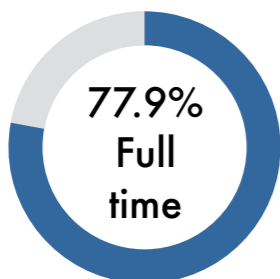

CSUF FACTS: FALL 2024

83,478
Total Number of Applications

11,204
Total Number of Degrees in 2023-2024

43,662
Total Number of Students (State- & Self-support)

36,489
Total FTES

13.76
First-time Freshmen Average Unit Load

37.7%

First-time Full-time Freshman 4-year Graduation Rate

40.3%

Undergraduate Transfer Students 2-year Graduation Rate

*Underrepresented = Native American, Black, Hispanic & Pacific Islander