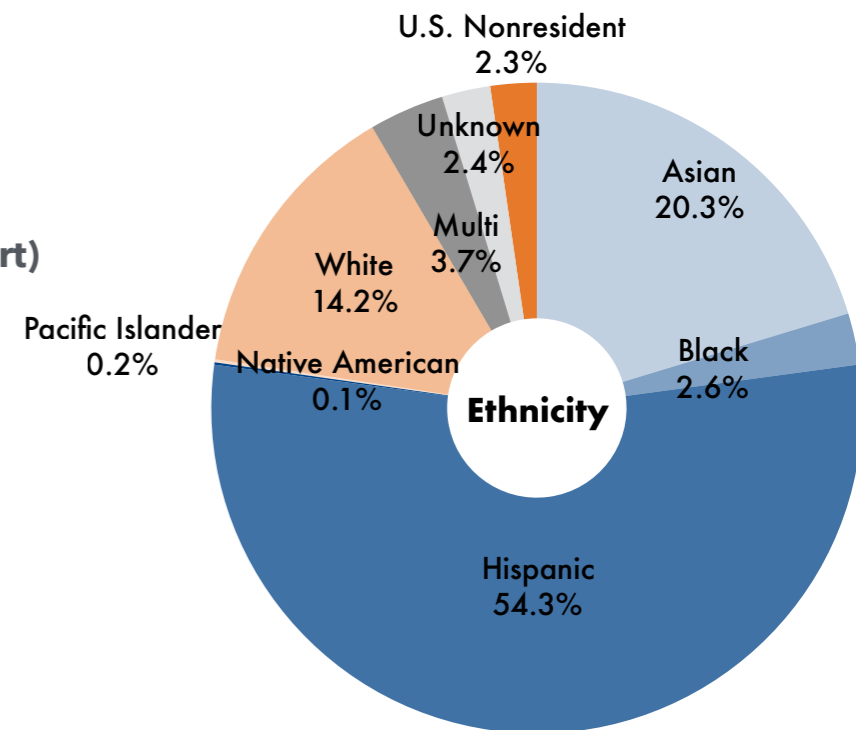

CSUF FACTS: FALL 2024

83,478
Total Number of Applications

11,204
Total Number of Degrees in 2023-2024

43,662
Total Number of Students (State- & Self-support)

36,489
Total FTES

13.76
First-time Freshmen Average Unit Load

37.7%

First-time Full-time Freshman 4-year Graduation Rate

40.3%

Undergraduate Transfer Students 2-year Graduation Rate

*Underrepresented = Native American, Black, Hispanic & Pacific Islander