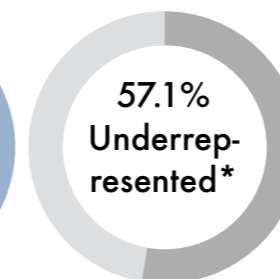

CSUF FACTS: FALL 2024

83,478
Total Number of Applications

11,204
Total Number of Degrees in 2023-2024

43,662
Total Number of Students (State- & Self-support)

36,489
Total FTES

13.76
First-time Freshmen Average Unit Load

37.7%

First-time Full-time Freshman 4-year Graduation Rate

40.3%

Undergraduate Transfer Students 2-year Graduation Rate

*Underrepresented = Native American, Black, Hispanic & Pacific Islander