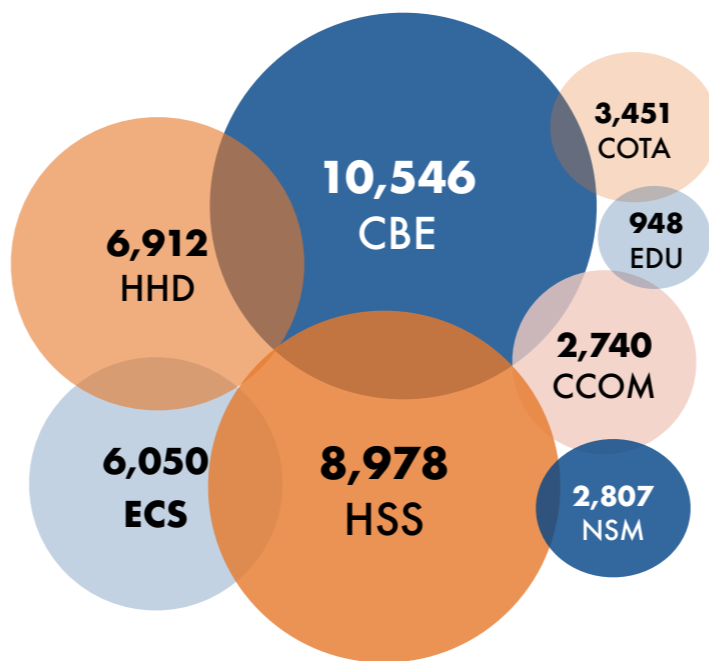

CSUF FACTS: FALL 2024

83,478
Total Number of Applications

11,204
Total Number of Degrees in 2023-2024

43,662
Total Number of Students (State- & Self-support)

36,489
Total FTES

13.76
First-time Freshmen Average Unit Load

37.7%

First-time Full-time Freshman 4-year Graduation Rate

40.3%

Undergraduate Transfer Students 2-year Graduation Rate

*Underrepresented = Native American, Black, Hispanic & Pacific Islander