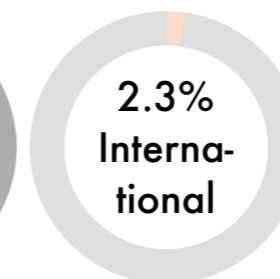

CSUF FACTS: FALL 2024

83,478
Total Number of Applications

11,204
Total Number of Degrees in 2023-2024

43,662
Total Number of Students (State- & Self-support)

36,489
Total FTES

13.76
First-time Freshmen Average Unit Load

37.7%

First-time Full-time Freshman 4-year Graduation Rate

40.3%

Undergraduate Transfer Students 2-year Graduation Rate

*Underrepresented = Native American, Black, Hispanic & Pacific Islander