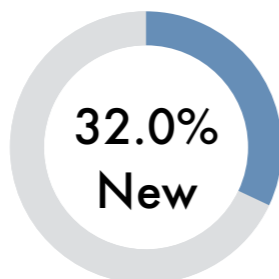

CSUF FACTS: FALL 2024

83,478
Total Number of Applications

11,204
Total Number of Degrees in 2023-2024

43,662
Total Number of Students (State- & Self-support)

36,489
Total FTES

13.76
First-time Freshmen Average Unit Load

37.7%

First-time Full-time Freshman 4-year Graduation Rate

40.3%

Undergraduate Transfer Students 2-year Graduation Rate

*Underrepresented = Native American, Black, Hispanic & Pacific Islander