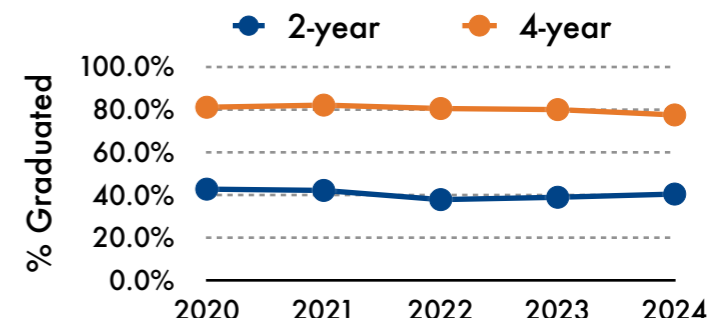

CSUF FACTS: FALL 2024

83,478
Total Number of Applications

11,204
Total Number of Degrees in 2023-2024

43,662
Total Number of Students (State- & Self-support)

36,489
Total FTES

13.76
First-time Freshmen Average Unit Load

37.7%

First-time Full-time Freshman 4-year Graduation Rate

40.3%

Undergraduate Transfer Students 2-year Graduation Rate

*Underrepresented = Native American, Black, Hispanic & Pacific Islander