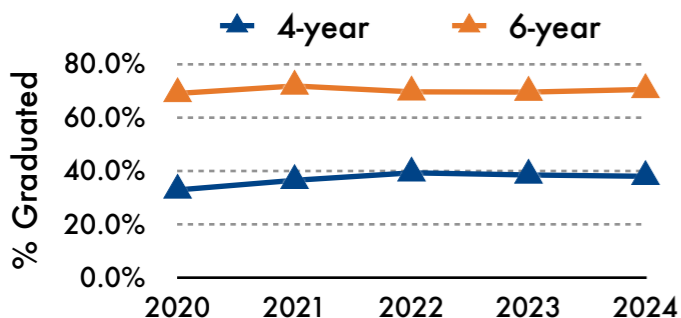

CSUF FACTS: FALL 2024

83,478
Total Number of Applications

11,204
Total Number of Degrees in 2023-2024

43,662
Total Number of Students (State- & Self-support)

36,489
Total FTES

13.76
First-time Freshmen Average Unit Load

37.7%

First-time Full-time Freshman 4-year Graduation Rate

40.3%

Undergraduate Transfer Students 2-year Graduation Rate

*Underrepresented = Native American, Black, Hispanic & Pacific Islander