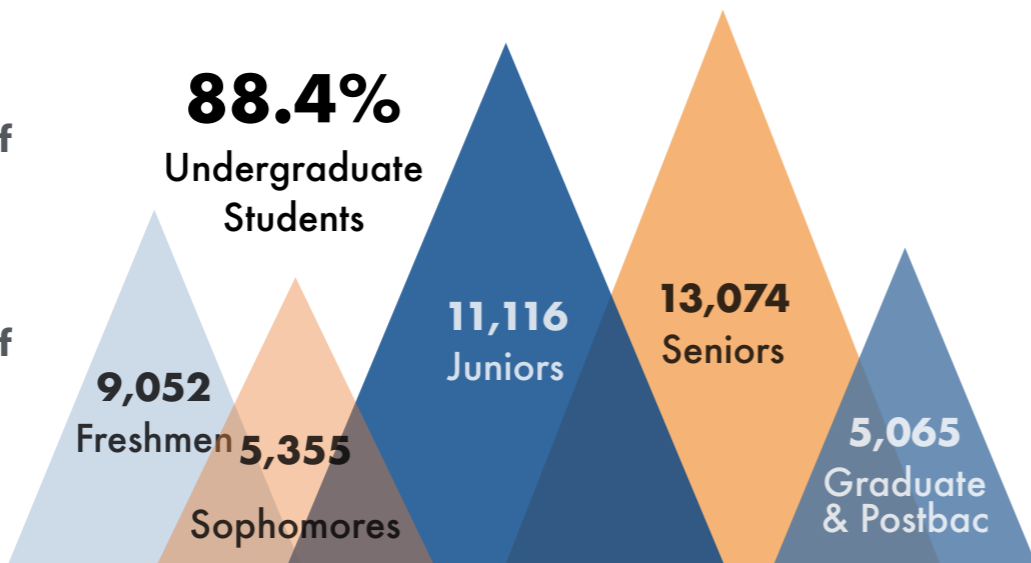

CSUF FACTS: FALL 2024

83,478
Total Number of Applications

11,204
Total Number of Degrees in 2023-2024

43,662
Total Number of Students (State- & Self-support)

36,489
Total FTES

13.76
First-time Freshmen Average Unit Load

37.7%

First-time Full-time Freshman 4-year Graduation Rate

40.3%

Undergraduate Transfer Students 2-year Graduation Rate

*Underrepresented = Native American, Black, Hispanic & Pacific Islander