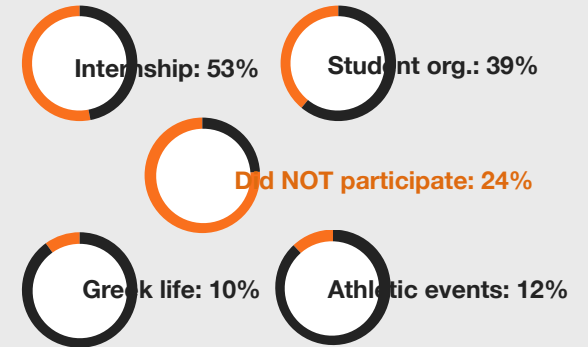

## CSUF degree personal impact: "My CSUF degree helped me..."

## Time to graduation:

53% took LONGER than planned to graduate

## Top challenges delaying graduation:

## Co-Curricular experiences: "I participated in..."

79% students reported co-curricular experiences helpful to own success