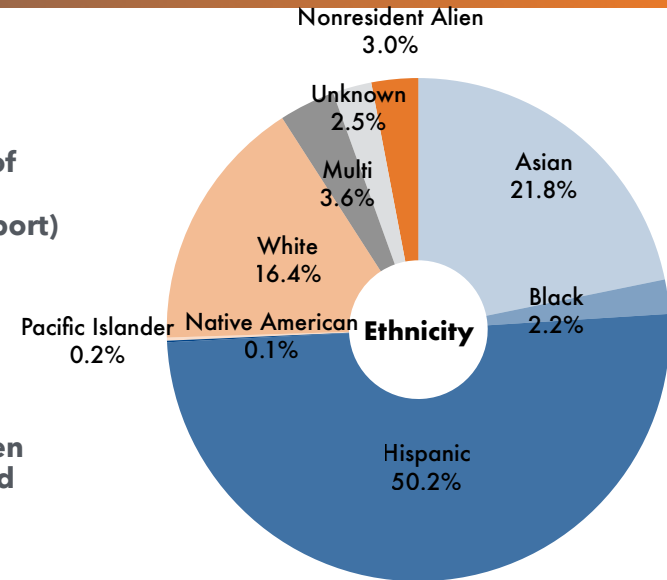

40,386
Total Number of Students (State- & Self-support)

32,814
Total FTES

13.71
First-time Freshmen Average Unit Load