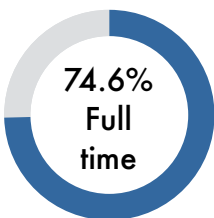

**32,814**  
Total FTES

**13.71**  
First-time Freshmen Average Unit Load

**39.0%**

First-time Full-time Freshman 4-year Graduation Rate

**37.7%**

Undergraduate Transfer Students 2-year Graduation Rate

\*Underrepresented = Native American, Black, Hispanic & Pacific Islander