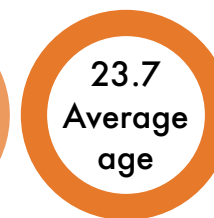

**32,814**  
Total FTES

**13.71**  
First-time Freshmen Average Unit Load

**39.0%**

First-time Full-time Freshman 4-year Graduation Rate

**37.7%**

Undergraduate Transfer Students 2-year Graduation Rate

\*Underrepresented = Native American, Black, Hispanic & Pacific Islander