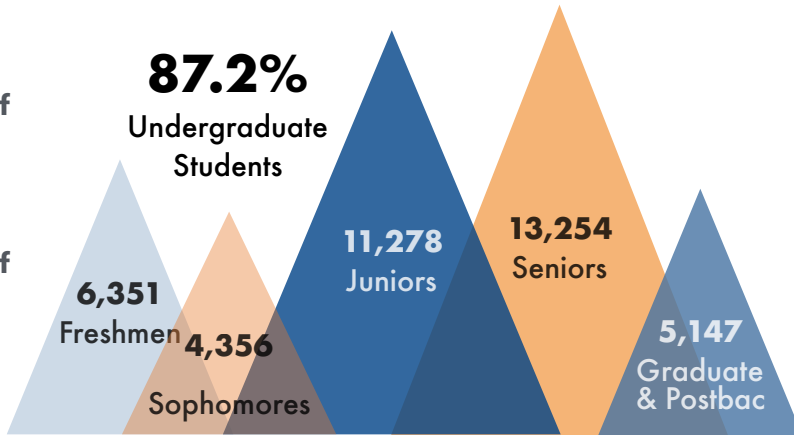

# CSUF FACTS: FALL 2022

**79,412**  
Total Number of Applications

**87.2%**  
Undergraduate Students

**11,114**  
Total Number of Degrees in 2021-2022

**40,386**  
Total Number of Students (State- & Self-support)

**32,814**  
Total FTES

**13.71**  
First-time Freshmen Average Unit Load

**39.0%**

First-time Full-time Freshman 4-year Graduation Rate

**37.7%**

Undergraduate Transfer Students 2-year Graduation Rate

\*Underrepresented = Native American, Black, Hispanic & Pacific Islander