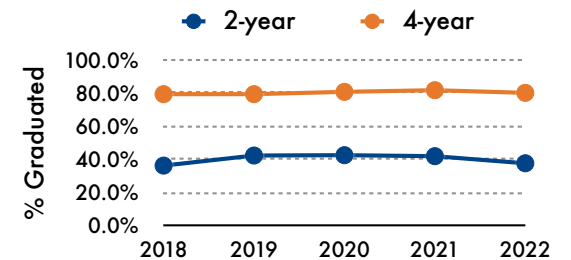

# CSUF FACTS: FALL 2022

**79,412**  
Total Number of Applications

**87.2%**  
Undergraduate Students

**11,114**  
Total Number of Degrees in 2021-2022

**40,386**  
Total Number of Students (State- & Self-support)

**32,814**  
Total FTES

**13.71**  
First-time Freshmen Average Unit Load

**39.0%**

First-time Full-time Freshman 4-year Graduation Rate

**37.7%**

Undergraduate Transfer Students 2-year Graduation Rate

\*Underrepresented = Native American, Black, Hispanic & Pacific Islander