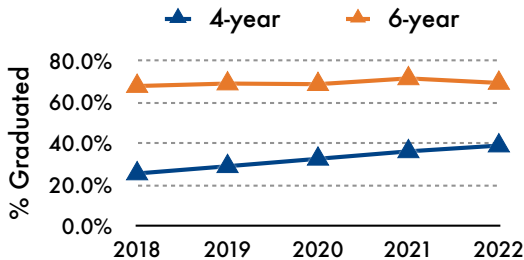

# CSUF FACTS: FALL 2022

**79,412**  
Total Number of Applications

**87.2%**  
Undergraduate Students

**11,114**  
Total Number of Degrees in 2021-2022

**40,386**  
Total Number of Students (State- & Self-support)

**32,814**  
Total FTES

**13.71**  
First-time Freshmen Average Unit Load

**39.0%**

First-time Full-time Freshman 4-year Graduation Rate

**37.7%**

Undergraduate Transfer Students 2-year Graduation Rate

\*Underrepresented = Native American, Black, Hispanic & Pacific Islander