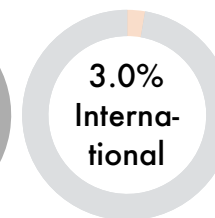

**32,814**  
Total FTES

**13.71**  
First-time Freshmen Average Unit Load

**39.0%**

First-time Full-time Freshman 4-year Graduation Rate

**37.7%**

Undergraduate Transfer Students 2-year Graduation Rate

\*Underrepresented = Native American, Black, Hispanic & Pacific Islander