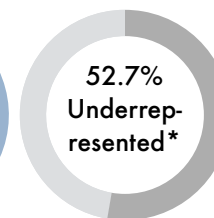

# CSUF FACTS: FALL 2022

**79,412**  
Total Number of Applications

**87.2%**  
Undergraduate Students

**11,114**  
Total Number of Degrees in 2021-2022

**40,386**  
Total Number of Students (State- & Self-support)

**32,814**  
Total FTES

**13.71**  
First-time Freshmen Average Unit Load

**39.0%**

First-time Full-time Freshman 4-year Graduation Rate

**37.7%**

Undergraduate Transfer Students 2-year Graduation Rate

\*Underrepresented = Native American, Black, Hispanic & Pacific Islander