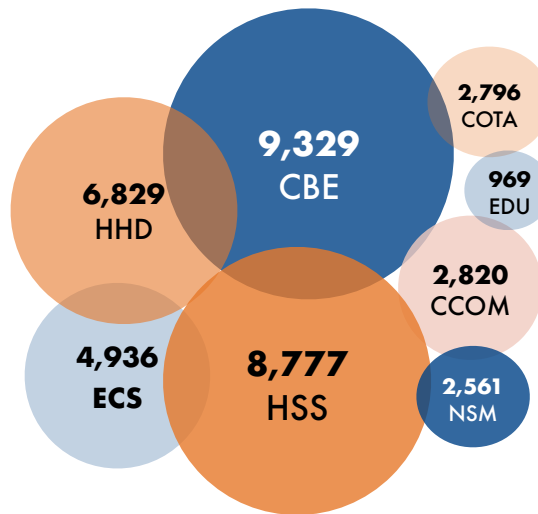

# CSUF FACTS: FALL 2022

**79,412**  
Total Number of Applications

**87.2%**  
Undergraduate Students

**11,114**  
Total Number of Degrees in 2021-2022

**40,386**  
Total Number of Students (State- & Self-support)

**32,814**  
Total FTES

**13.71**  
First-time Freshmen Average Unit Load

**39.0%**

First-time Full-time Freshman 4-year Graduation Rate

**37.7%**

Undergraduate Transfer Students 2-year Graduation Rate

\*Underrepresented = Native American, Black, Hispanic & Pacific Islander