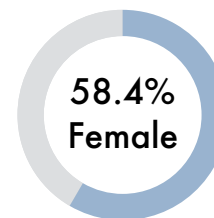

**32,814**  
Total FTES

**13.71**  
First-time Freshmen Average Unit Load

**39.0%**

First-time Full-time Freshman 4-year Graduation Rate

**37.7%**

Undergraduate Transfer Students 2-year Graduation Rate

\*Underrepresented = Native American, Black, Hispanic & Pacific Islander