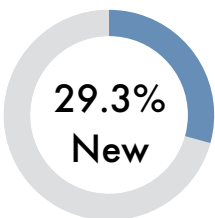

**32,814**  
Total FTES

**13.71**  
First-time Freshmen Average Unit Load

**39.0%**

First-time Full-time Freshman 4-year Graduation Rate

**37.7%**

Undergraduate Transfer Students 2-year Graduation Rate

\*Underrepresented = Native American, Black, Hispanic & Pacific Islander