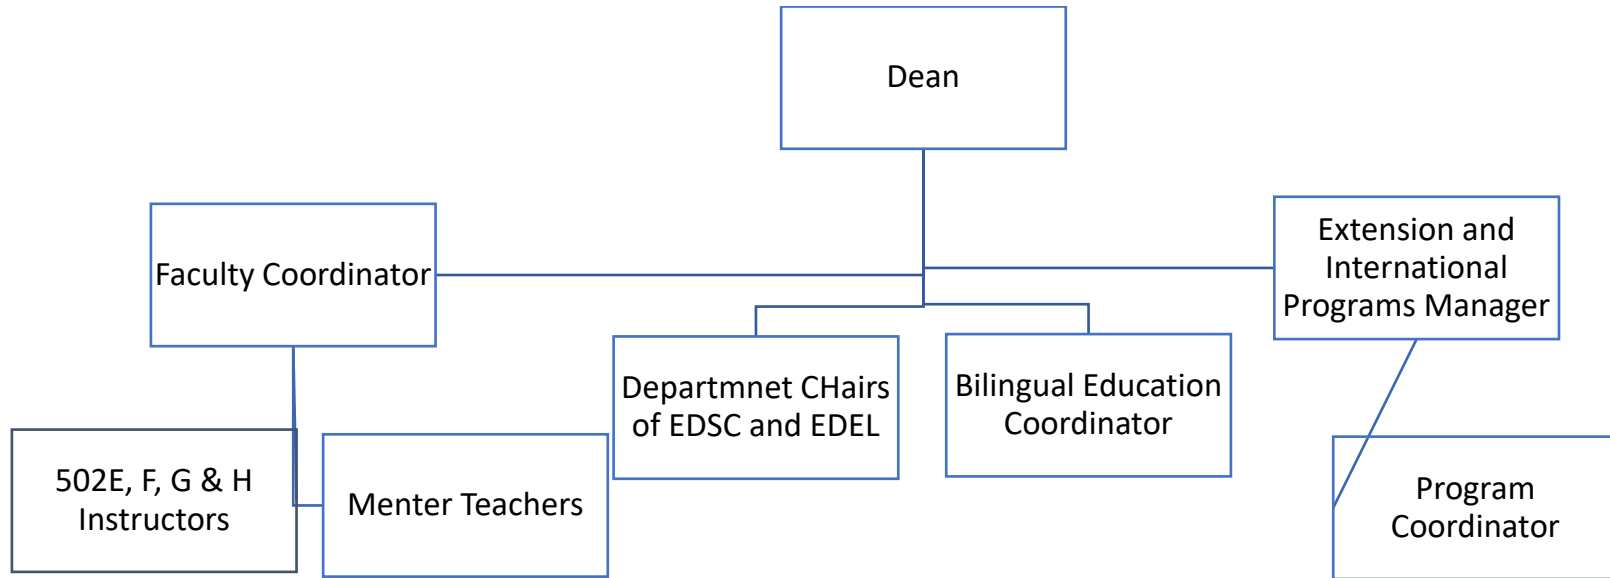

Organizational Structure

Table 1 Teacher Induction Program Leadership

INDUCTION LEADERSHIP	
DEAN	Dr. Lisa Kirtman
FACULTY COORDINATOR	Dr. Antoinette Linton
EXTENSION AND INTERNATIONAL PROGRAMS MANAGER	Ms. Denelle Pankratz
DEPARTMENT CHAIRS OF EDSC AND EDEL	Drs. Natalie Tran and Amy Cox Peterson
BILINGUAL EDUCATION COORDINATOR	Dr. Fernando Rodriguez-Valls