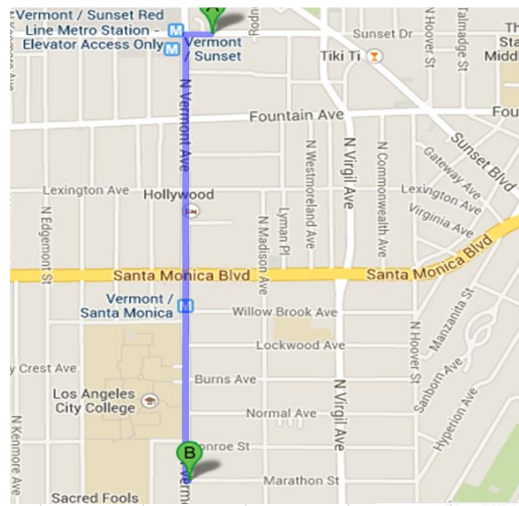

## Shuttle Schedule & Lot Information

**Address of LACC Parking Lot:**

4100 Marathon St.  
Los Angeles, CA 90027

**Walking Distance:** 15 minutes

**Distance from CHLA:** 0.9 miles

**Hours of Operation:** 5:00 AM-8:30 PM (M-F)

**Parking Lot Clearance:** 6'9"

**Directions from 4650 Sunset Blvd. (CHLA)**

1. Head south on Vermont Ave. from Sunset Blvd.
2. Make a left on Marathon St.
3. Destination will be on your left (mid block)